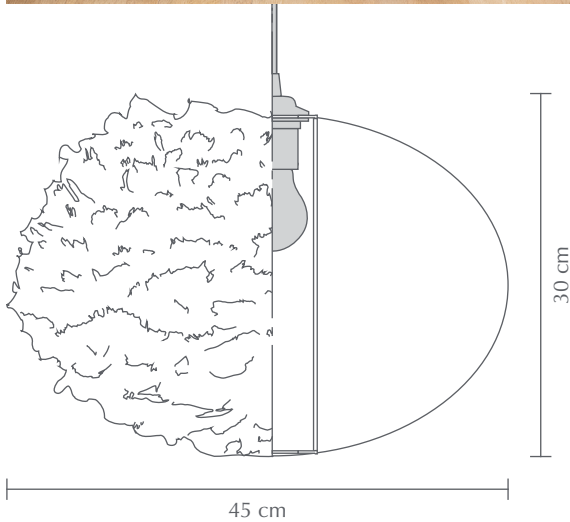

EOS MEDIUM

Designed by Soren Ravn Christensen

 Pendant, floor & table lamp
Comes with E27

 Flip 180°

 Easily cleaned with hairdryer

DIMENSIONS
 Ø: 45 cm
H: 30 cm

MATERIAL
 Approx 1.800 goose feathers, paper and steel

WEIGHT INCL. PACKAGING
 1 kg

LIGHT SOURCE
 E27 - max 15 W LED (not included)

PACKAGING
 Gift box dimensions (W×H×D): 38.5 x 38.5 x 9 cm

ASSEMBLY TIME
 5 min - video guide at umage.com

MEDIA KIT
 Photos, 3D models, 2D drawings
Download at umage.com